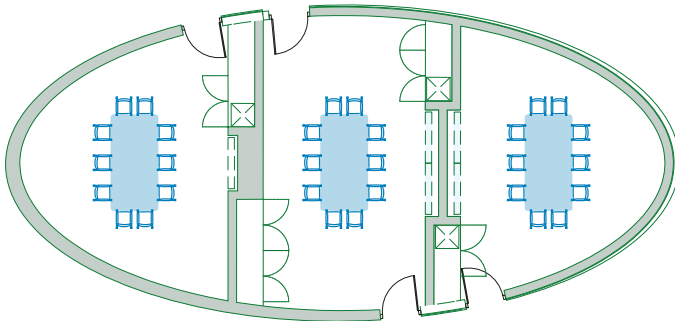

Meeting Rooms

Ideal for conducting conference calls and small meetings.

Venue Type:	Meeting Room (x3)
Maximum Capacity:	8 – 10 seats
Size:	270 - 308 Square Feet
Amenities:	Full HD Displays
Parking:	Dubai Health Care City provides a number of paid parking options for delegate guests.

Disclaimer: Layout is for illustrative purpose only