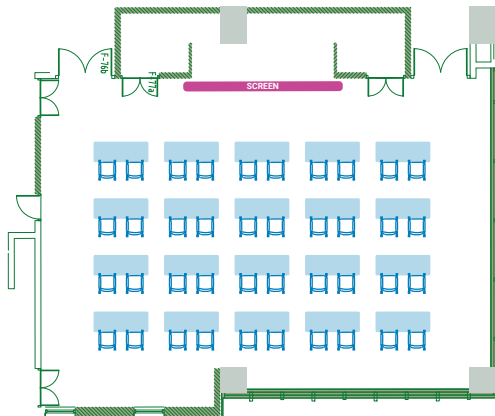

Lecture Halls

Ideal for conducting classes, workshops, meetings etc.

Venue Type:	Multipurpose Lecture Rooms
Maximum Capacity:	50– 100 seats
Size:	270 - 2409 Square Feet
Amenities:	Suitable to conduct workshops, seminars, symposia or any other small to large group learning event. Rooms are equipped Widescreen Projection
Parking:	Dubai Health Care City provides a number of paid parking options for delegate guests.

Disclaimer: Layout is for illustrative purpose only