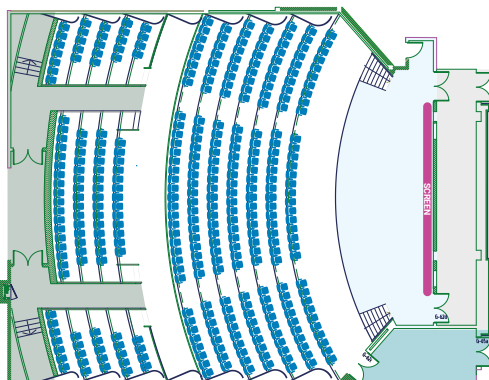

Disclaimer: Layout is for illustrative purpose only